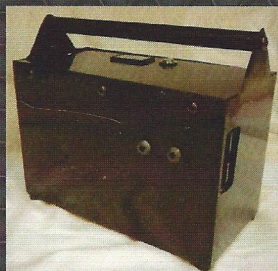

SAFEST LITHIUM TECHNOLOGY AVAILABLE!

DUAL 48V WEIGHS 11 LBS!!

ENVIRONMENTALLY FRIENDLY

DUAL 48V FUEL CAR

PRO-SERIES STARTER PACKS

FEATHER-LITE PRO SERIES STARTER PACKS ARE THE LIGHTEST, SMALLEST & MOST POWERFUL STARTER PACKS ON THE MARKET!

* Built-in voltage Gauge on a Momentary Switch* (First of its Kind)

FEATURES & MORE INFORMATION

- * 1200 CCA /1500 CA*
- * 45AH Capacity *
- * Faster charging time in as little as 9 minutes *
- * Simple Charging. (Uses the SB175 connector) *
- * When above 52V no need to charge *
- * No voltage loss when stored fully charged between races.
- * No need to discharge overnight or while traveling *
- * No specific orientation manner during discharge *
- * No lead, acid or any other harmful chemicals to worry about spilling with our dry technology.
- * 7-10 year battery life cycle when properly operated *
- * End of life cycle...simply discharge to less than 1V & batteries are landfill safe. (Check W/ your local Municipalities)
- * 3-Year Limited Pro-Rated Warranty *